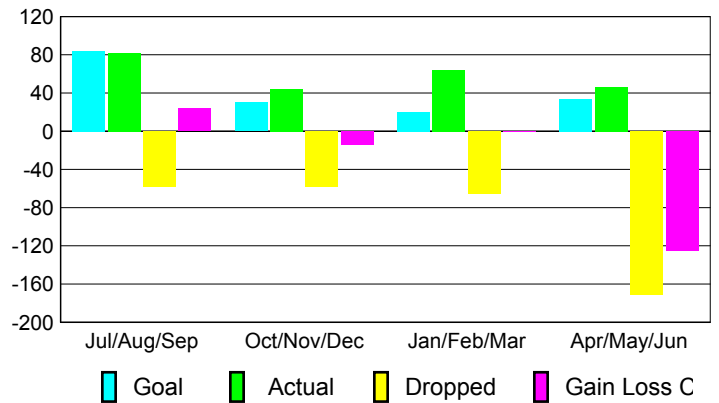

Membership Results 2008-2009

Goal, New, Dropped, Gain/Loss

Comparison of Membership Gain/Loss

Current Year Compared to the Previous Year