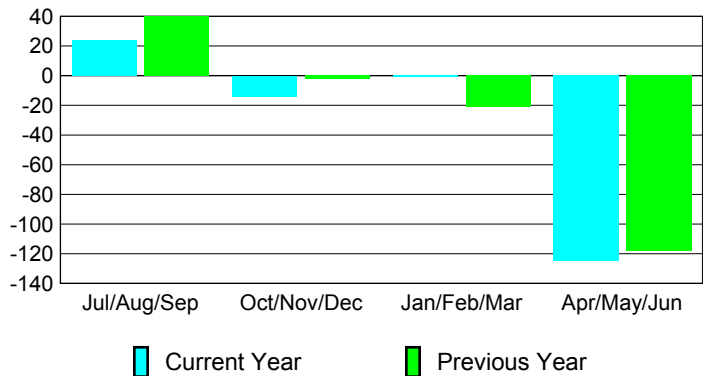

Membership Results 2008-2009

Membership 2007-2008

Month	Net Memb Goal	Actual New Memb	Actual Dropped Memb	Gain/Loss of Memb	Gain/Loss of Memb
Jul/Aug/Sep	84	82	-58	24	40
Oct/Nov/Dec	30	44	-58	-14	-2
Jan/Feb/Mar	20	64	-65	-1	-21
Apr/May/June	34	46	-171	-125	-118
Totals	168	236	-352	-116	-101

Membership Results 2008-2009

Goal, New, Dropped, Gain/Loss

Comparison of Membership Gain/Loss

Current Year Compared to the Previous Year

Gender Comparison 2008-2009

Jul/Aug/Sep

Oct/Nov/Dec

Jan/Feb/Mar

Apr/May/June

Male

Female