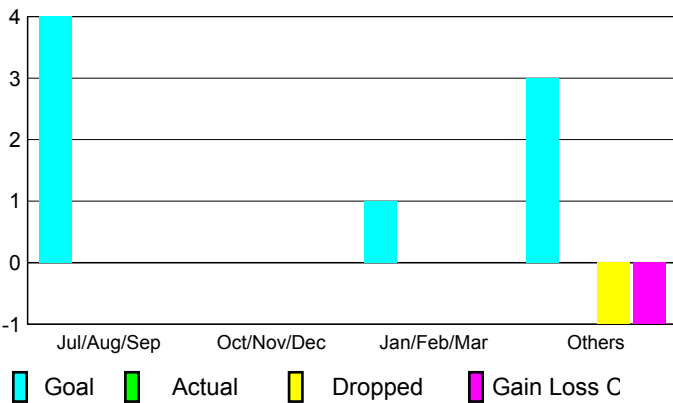

2008-2009 GMT Quarterly Report for District (or Undistricted) **District 334 C**

GMT: **Junichi Takata**

Location: **JAPAN**

GMT CA: **5**

CLUBS

Club Results 2008-2009

Clubs 2007-2008

Month	New Club Goal	Actual New Clubs	Actual Dropped Clubs	Gain/Loss of Clubs	Gain/Loss of Clubs
Jul/Aug/Sep	4	0	0	0	0
Oct/Nov/Dec	0	0	0	0	0
Jan/Feb/Mar	1	0	0	0	0
Apr/May/June	3	0	-1	-1	0
Totals	8	0	-1	-1	0

Club Results 2008-2009

Goal, New, Dropped, Gain/Loss

Comparison of Club Gain/Loss

Current Year Compared to the Previous Year

YTD Status Quo Clubs 2008-2009

Status Quo Clubs Compared to Status Quo Members

MEMBERSHIP

Membership Results 2008-2009

Membership 2007-2008

Month	Net Memb Goal	Actual New Memb	Actual Dropped Memb	Gain/Loss of Memb	Gain/Loss of Memb
Jul/Aug/Sep	84	82	-58	24	40
Oct/Nov/Dec	30	44	-58	-14	-2
Jan/Feb/Mar	20	64	-65	-1	-21
Apr/May/June	34	46	-171	-125	-118
Totals	168	236	-352	-116	-101